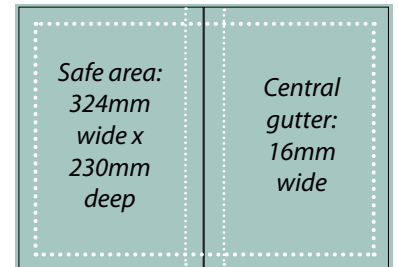

VILLAGE DIRECTORY

1/10 PAGE	£75 + VAT
1/6 PAGE	£100 + VAT
BOXED LINEAGE AD	£10 per line

All prices quoted are per issue

All prices quoted are for Full Colour

We also offer a FREE design service!

**DISCOUNTS AVAILABLE FOR
MULTI-BOOKING – CALL
0121 445 6757 FOR DETAILS**

ADVERTISEMENT SIZES

1/10 PAGE
76mm wide
42mm deep

1/6 PAGE
76mm wide
72mm deep

1/4 PAGE
76mm wide
112mm deep

**HALF PAGE
(horizontal)**
155mm wide
112mm deep

**HALF PAGE
(vertical)**
76mm wide
230mm deep

**FULL PAGE
(with margin)**
155mm wide
230mm deep

FULL PAGE
Trim size:
170mm wide
245mm deep
(please add
3mm bleed)

DOUBLE PAGE SPREAD
Trim size:
340mm wide 245mm deep
(please add 3mm bleed)

Supplied adverts must be press quality files with all fonts, logos, images embedded. Components for adverts designed by us should be supplied as JPEG or pdf files, with a minimum resolution of 300dpi at 100%.